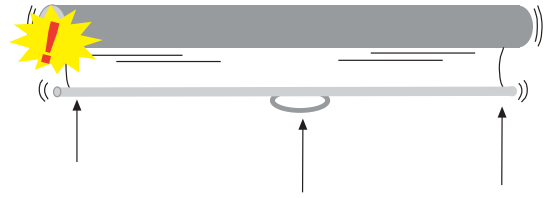

- P Ease of installation
- P Able to shift screen horizontally
- P Excellent performance and high quality
- P More durable (Due to smooth roll up)
- P Compact and light weight
- P Unique Auto-Gear Mechanism allows screen to roll up smoothly like a motorized screen.
- P Precise stop position when pulled down.
- P User friendly (No hassle to stop at any desired position)

Black Borders, Video Format (4:3) and HDTV Format (16:9) also available.

Common problems associated with normal manual screen.

When pulled down, normal manual screen cannot stop at your desired position due to poor stopping mechanism, causing frustration to the user. Damages of the screen is inevitable if too much force is used to pull down the screen.

When rolled up, normal manual screen either jammed or rolled up too fast, causing a loud impact when the bottom bar hit the frame. This will cause damages to the screen too!

T H E S O L U T I O N !

Auto-Gear Mechanism is an innovative designed gear system that stop at your desired position when pulled down and released. To roll up, just pulled down slightly and release, the unique Auto-Gear Mechanism will wind the screen up slowly and smoothly just like a motorized screen. Simple as that, no more hassle and damage to the screen.

Easy Horizontal Alignment

Screen can be adjusted horizontally even after installation. This is very useful function especially when you need to align screen to suit your projection image.

Specifications :