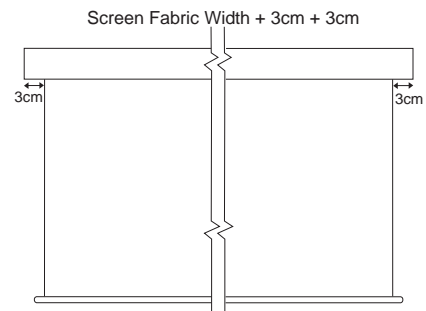

Specifications :

- **Screen Gain:** 1.2
- **Viewing Angle:** 160 degrees (horizontal) ; 150 degrees (vertical)
- **Screen Materials:** Matte White with fibreglass coating, Flame Retardant and fungus resistant
- **Construction:** Heavy Duty casing with powder-coating finishing
  Strong tensioning device to ensure flat screen
  Auto-Gear Mechanism for precise and effective stopping at desired height
  Auto-Gear Mechanism to allow screen roll up smoothly and steadily like a motorized screen

Accessory: Comes with universal bracket for all types of mounting on the wall or ceiling