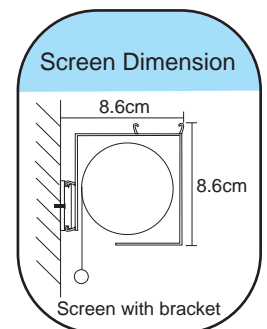

Specifications :

- **Screen Gain:** 1.2
- **Viewing Angle:** 160 degrees (horizontal) ; 150 degrees (vertical)
- **Screen Materials:** Matte White with fibreglass coating, Flame Retardant and fungus resistant
- **Construction:** Heavy Duty casing with powder-coating finishing
  Strong tensioning device to ensure flat screen
  Auto-Gear Mechanism for precise and effective stopping at desired height
  Auto-Gear Mechanism to allow screen roll up smoothly and steadily like a motorized screen

Accessory: Comes with universal bracket for all types of mounting on the wall or ceiling