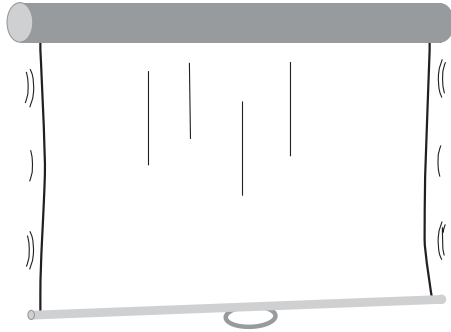

- P Ease of installation
- P Able to shift screen horizontally
- P Excellent performance and high quality
- P More durable (Due to smooth roll up)
- P Compact and light weight
- P Unique Auto-Gear Mechanism allows screen to roll up smoothly like a motorized screen.
- P Precise stop position when pulled down.
- P User friendly (No hassle to stop at any desired position)

Standard Screen Sizes

Model	Diagonal (Inches)	Width x Height
SAS-1515	75"	62" x 62" (157 x 157 cm)
SAS-1818	90"	72" x 72" (183 x 183 cm)
SAS-2121	100"	84" x 84" (213 x 213 cm)
SAS-2424	120"	96" x 96" (244 x 244 cm)

Black Borders, Video Format (4:3) and HDTV Format (16:9) also available.

Common problems associated with normal manual screen.

When pulled down, normal manual screen cannot stop at your desired position due to poor stopping mechanism, causing frustration to the user. Damages of the screen is inevitable if too much force is used to pull down the screen.

Easy Horizontal Alignment

Screen can be adjusted horizontally even after installation. This is very useful function especially when you need to align screen to suit your projection image.

Specifications :